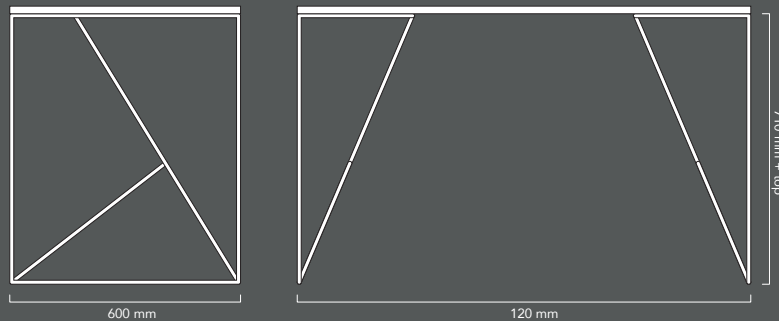

Dimensions (mm):

Small (square)

Length:	600
Width:	600
Height:	410-425

Large (square)

Length:	900
Width:	900
Height:	410-425

Medium (rectangular)

Length:	1200
Width:	600
Height:	410-425

Tall (square)

Length:	630
Width:	630
Height:	1060-1070

A.sym Writing Desk 600

Modern & elegant writing desk, with a strong identity and a graphic expression. Suitable for public environment as well as in private homes. The tables can be customised for larger projects and orders.

Dimensions (mm):

	Small	Medium
Length:	1200	1800
Width:	600	900
Height:	725-730	725-735

A.sym Dining table 900

Modern & elegant dining table, with a strong identity and a graphic expression. Suitable for public environment as well as in private homes. The tables can be customised for larger projects and orders.

Dimensions (mm):

	Medium	Large	X-large
Length:	1800	2400	3000
Width:	900	900	900
Height:	725-735	725-735	725-735

Material:

Powder coated extruded steel wire (12 mm)

900 mm

1800 / 2400 / 2800 mm

710 mm + top 30 mm