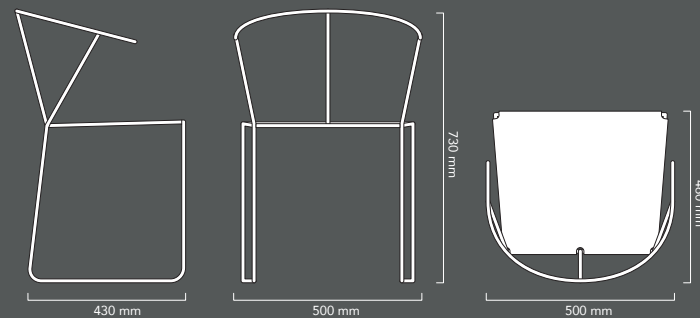

A.sym Chair 03

A simple and classic chair with elegant lines and a clear construction. Carefully made of high quality steel and genuine leather.

Colours (base / legs):

Signal White	RAL 9003
Jet Black	RAL 9005
Quartz Grey	RAL 7039
Basalt Grey	RAL 7012

Dimensions (mm):

Depth:	430
Width:	500
Height:	730
Seat height:	440

Colours (leather seat):

Natural leather
Cognac
Black

Material:

Powder coated extruded steel wire base (12 mm)
Top quality leather seating (2-3 mm)