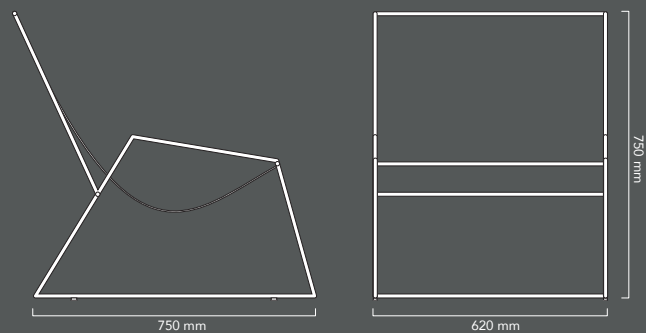

A.sym Lounge Chair 620

Minimalistic Lounge chair with elegant lines and a clear construction that provides a sculptural statement. The leather seat can be mounted in two different positions, which gives the chair completely different expressions.

Colours (base / legs):

Signal White	RAL 9003
Jet Black	RAL 9005
Quartz Grey	RAL 7039
Basalt Grey	RAL 7012

Dimensions (mm):

Depth:	750
Width:	620
Height:	750
Seat height:	355-370

Colours (leather seat):

Natural leather
Cognac
Black

Material:

Powder coated extruded steel wire base (12 mm)
Top quality leather seating (2-3 mm)