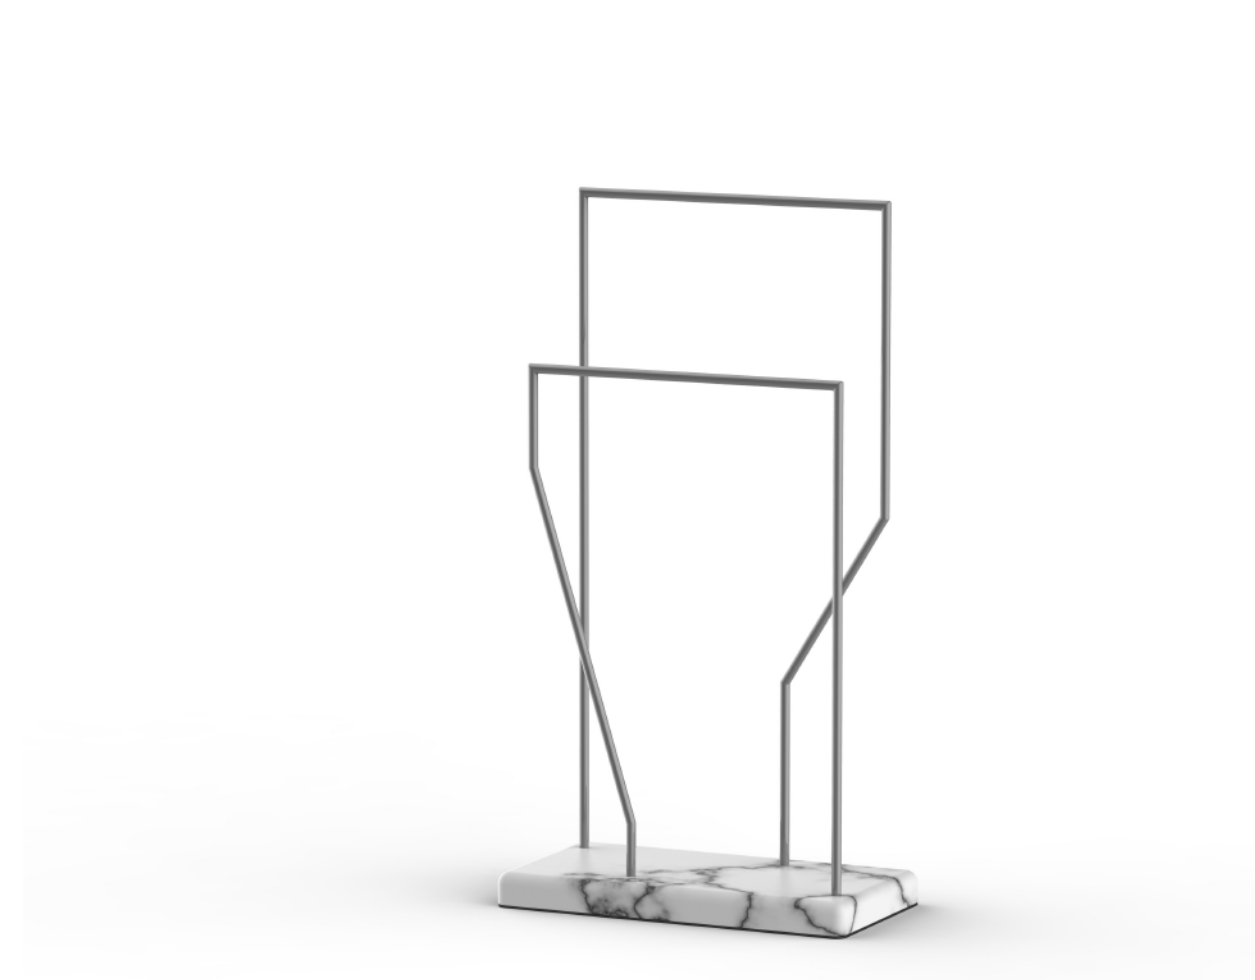

A.sym Clothing Stand 460

Asymmetric and expressive clothing stand. Carefully made by exclusive marble and high quality steel. Comes in two different versions depending on your need.

Colours:

Signal White	RAL 9003
Jet Black	RAL 9005
Quartz Grey	RAL 7039
Basalt Grey	RAL 7012

Dimensions (mm):

Width:	460
Depth:	250
Height:	850-950

Material:

Powder coated extruded steel wire base (12 mm)
Marble base

Base:

White marble (Bianco Sivec)
Black marble (Nero Marquina)
Green marble (Verde Guatemala)