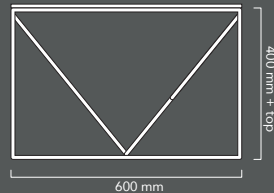

Dimensions (mm):

Small (square)

Length:	600
Width:	600
Height:	410-425

Large (square)

Length:	900
Width:	900
Height:	410-425

Medium (rectangular)

Length:	1200
Width:	600
Height:	410-425

Tall (square)

Length:	630
Width:	630
Height:	1060-1070

A.sym Writing Desk 600

Modern & elegant writing desk, with a strong identity and a graphic expression. Suitable for public environment as well as in private homes. The tables can be customised for larger projects and orders.

Dimensions (mm):

	Small	Medium
Length:	1200	1800
Width:	600	900
Height:	725-730	725-735

A.sym Dining table 900

Modern & elegant dining table, with a strong identity and a graphic expression. Suitable for public environment as well as in private homes. The tables can be customised for larger projects and orders.

Dimensions (mm):

	Medium	Large	X-large
Length:	1800	2400	3000
Width:	900	900	900
Height:	725-735	725-735	725-735

Material:

Powder coated extruded steel wire (12 mm)

900 mm

1800 / 2400 / 2800 mm

710 mm + top 30 mm