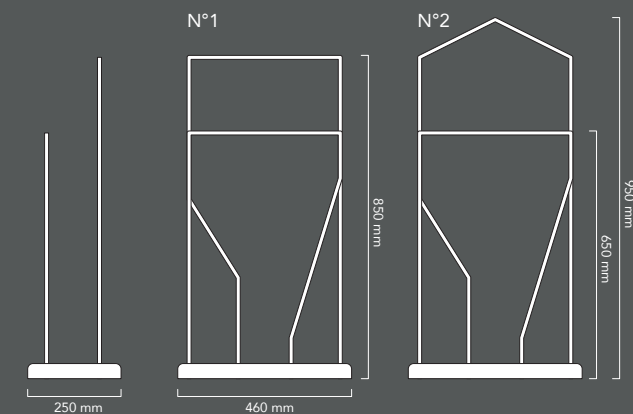

A.sym Clothing Stand 460

Asymmetric and expressive clothing stand. Carefully made by exclusive marble and high quality steel. Comes in two different versions depending on your need.

Colours:

Signal White	RAL 9003
Jet Black	RAL 9005
Quartz Grey	RAL 7039
Basalt Grey	RAL 7012

Dimensions (mm):

Width:	460
Depth:	250
Height:	850-950

Material:

Powder coated extruded steel wire base (12 mm)
Marble base

Base:

White marble (Bianco Sivec)
Black marble (Nero Marquina)
Green marble (Verde Guatemala)