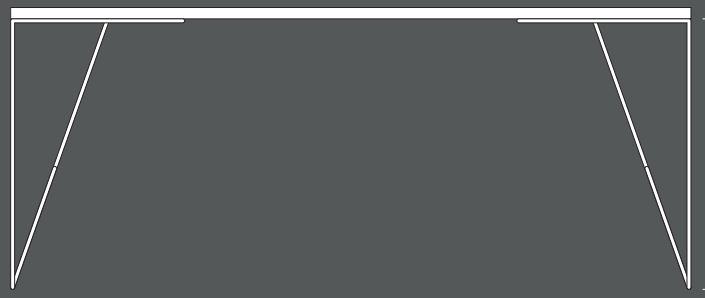

Dimensions (mm):

	Small	Medium
Length:	1200	1800
Width:	600	900
Height:	725-730	725-735

A.sym Dining table 900

Modern & elegant dining table, with a strong identity and a graphic expression. Suitable for public environment as well as in private homes. The tables can be customised for larger projects and orders.

Dimensions (mm):

	Medium	Large	X-large
Length:	1800	2400	3000
Width:	900	900	900
Height:	725-735	725-735	725-735

Material:

Powder coated extruded steel wire (12 mm)

900 mm

1800 / 2400 / 2800 mm

710 mm + top 30 mm