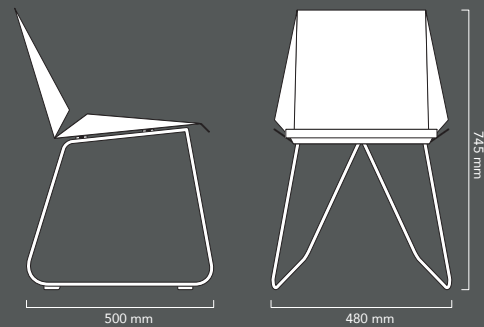

Dimensions (mm):

Small (square)

Length:	600
Width:	600
Height:	410-425

Large (square)

Length:	900
Width:	900
Height:	410-425

Medium (rectangular)

Length:	1200
Width:	600
Height:	410-425

Tall (square)

Dimensions (mm):

	Small	Medium
Length:	1200	1800
Width:	600	900
Height:	725-730	725-735

A.sym Dining table 900

Modern & elegant dining table, with a strong identity and a graphic expression. Suitable for public environment as well as in private homes. The tables can be customised for larger projects and orders.

Dimensions (mm):

	Medium	Large	X-large
Length:	1800	2400	3000
Width:	900	900	900
Height:	725-735	725-735	725-735

Material:

Powder coated extruded steel wire (12 mm)

900 mm

1800 / 2400 / 2800 mm

710 mm + top 30 mm

Dimensions (mm):

Depth:	500
Width:	480
Height:	745
Seat height:	440

Material:

Powder coated extruded steel wire (12 mm)

Folded metal seat

A.sym Chair 03

A simple and classic chair with elegant lines and a clear construction. Carefully made of high quality steel and genuine leather.